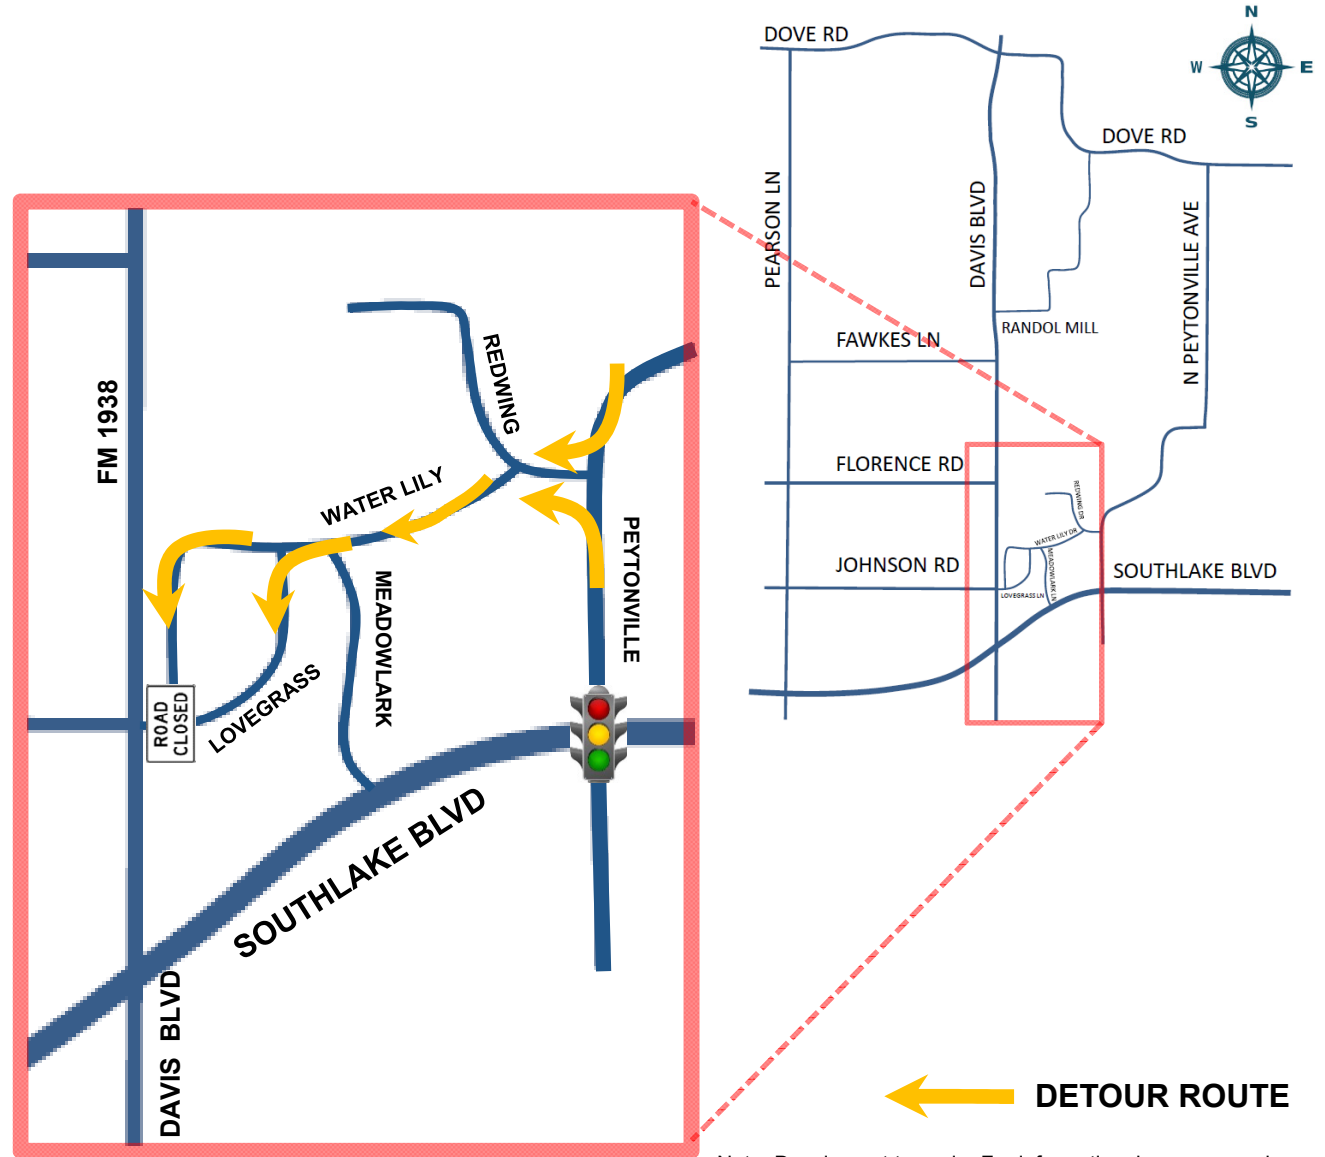

# Planned Detour for Lovegrass Lane Closure

- **Access Closed**  
Lovegrass Lane  
at FM 1938
- **Alternate Roads**  
Peytonville Ave to  
Redwing Dr to  
Waterlily Dr to  
Lovegrass Ln

Note: Drawing not to scale. For informational purposes only.