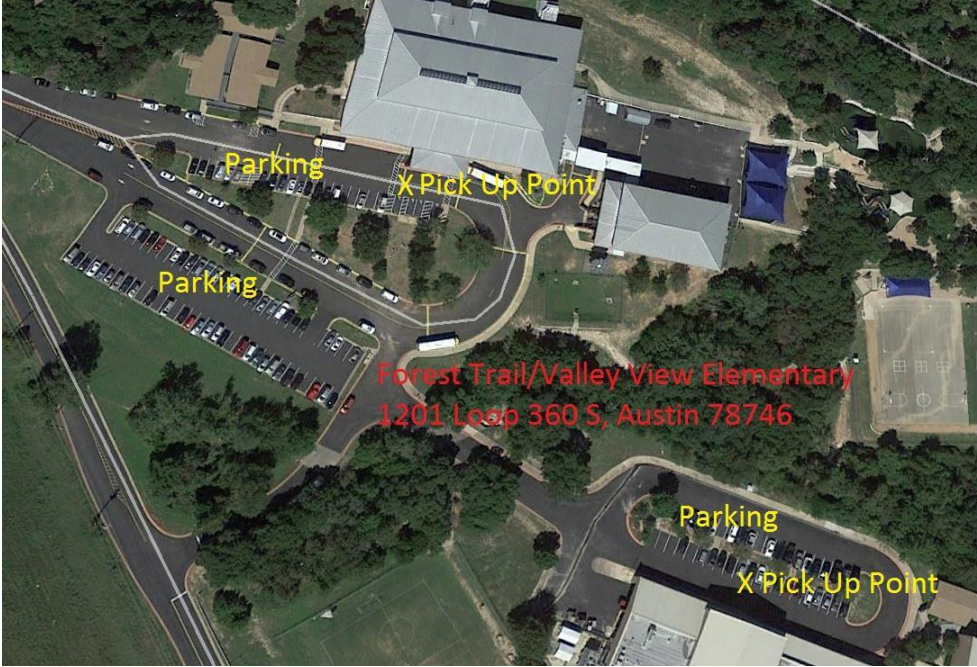

Parking will be provided at Valley View Elementary and Forest Trail Elementary initially. If those lots are full, a shuttle service will run from Cedar Creek Elementary for overflow parking.

Pregame shuttles will start at 6pm, and run through the first quarter of the game. Postgame shuttles will start at the beginning of the fourth quarter, and run as needed.

Drop off and pickup will be in the Westlake High School bus lane off of Westbank Dr. Shuttle buses picking up patrons at Westlake High School will have signs posted on their windows indicating their return location. Please make sure to board the bus designated for the lot in which you parked (VVE/FTE or CCE).

Valley View Elementary
1201 S Capital of Texas Hwy
Austin, TX 78746

Forest Trail Elementary
1203 S Capital of Texas Hwy
Austin, TX 78746

Cedar Creek Elementary
3301 Pinnacle
Austin, TX 78746

Remote Parking

Forest Trail / Valley View

Cedar Creek (only if FTE/VVE are full)

Pit Dropoff